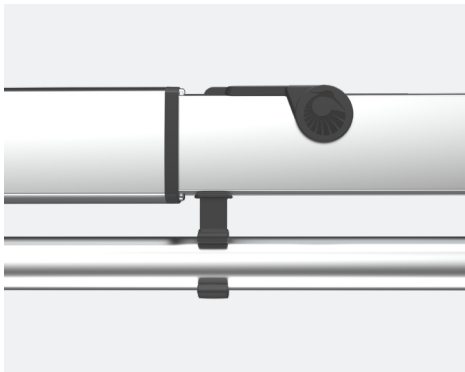

Patented & Trademarked Technology

Frame
Warranty

Clever shade for compact spaces.

The Shadowspec Retreat™ is built from sleek, modern materials. We've handpicked the world's best to ensure longevity. Anodised Aluminium and 316 Stainless Steel work in harmony with our in-house design philosophy.

SHADOWLIFT™

Gas-assisted, makes every deployment easy.

SHADOWROLL™

Integrated roller allows smooth deployment.

SHADOWREACH™

Extend for maximum shade reach.

SHADOWTILT™

Protects from low-angled sun rays.

Follow the sun

ROTATES

Allows shade for the duration of the day.

TILTS

Two tilt positions to protect when the sun is low.

EXTENDS

Away from the wall.

Canopy