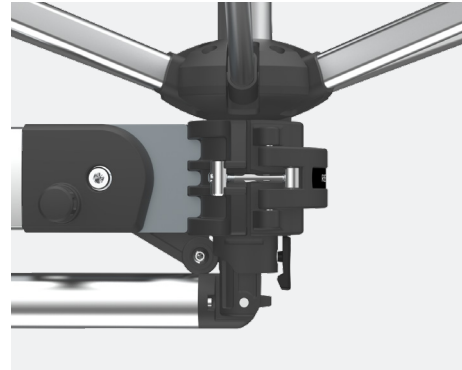

Patented & Trademarked Technology

Frame
Warranty

Clever shade for compact spaces.

The Shadowspec Retreat™ is built from sleek, modern materials. We've handpicked the world's best to ensure longevity. Anodised Aluminium and 316 Stainless Steel work in harmony with our in-house design philosophy.

SHADOWLIFT™

Gas-assisted, makes every deployment easy.

SHADOWROLL™

Integrated roller allows smooth deployment.

SHADOWREACH™

Extend for maximum shade reach.

SHADOWTILT™

Protects from low-angled sun rays.

Follow the sun

ROTATES

Allows shade for the duration of the day.

TILTS

Two tilt positions to protect when the sun is low.

EXTENDS

Away from the wall.

Canopy