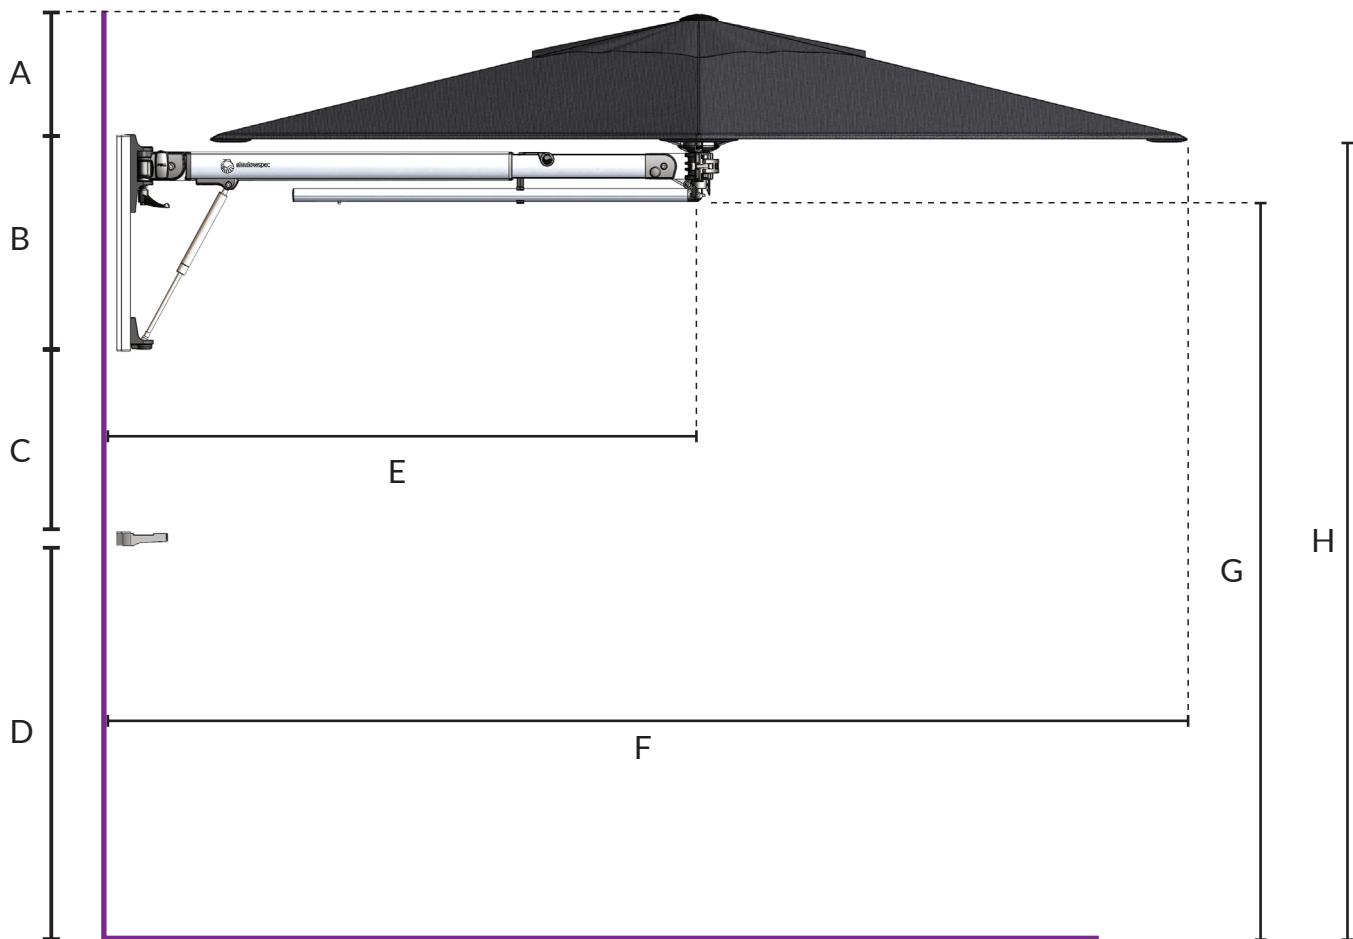

Eco-friendly Production

Breathable Weave

Shadowspec Retreat Dimensions

Diagram Legend	2.7m	Full Extension	9'	Full Extension
A Canopy height when deployed	295mm		1'	
B Wall Bracket length	526mm		1'9"	
C Space from Wall Bracket to Wall Clip	441mm		1'4"	
D Gap from Wall Clip to ground (recommended distance)	1209mm		4'	
E Wall to centre hub distance (456mm/18" Shadowreach adjustment)	1419mm	1875mm	4'8"	6'2"
F Wall to outer canopy edge (456mm/18" Shadowreach adjustment)	2609mm	3065mm	8'7"	10'0"
G Ground to Central Hub (recommended distance)	2014mm		6'7"	
H Ground to Canopy Edge (recommended distance)	2166mm		7'1"	

Note: All sizings and conversions are +/- 2.5mm / 1/16" and are subject to change without notice. We recommend commercial installations use metric measurement for any umbrella spacing to ensure accuracy. The above dimensions make the assumption that you have installed your umbrella at the recommended installation height on your wall. If you have installed your retreat lower or higher than recommended, you will need to add that difference to the above measurements.