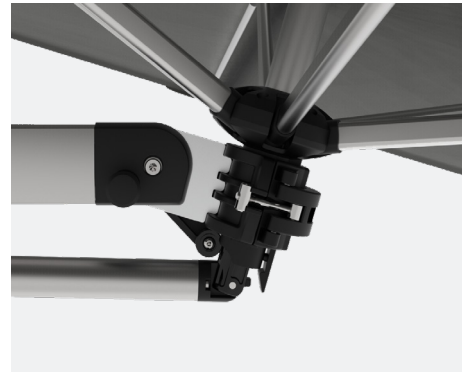

Patented & Trademarked Technology

Frame
Warranty

Clever shade for compact spaces.

The Shadowspec Retreat™ is built from sleek, modern materials. We've handpicked the world's best to ensure longevity. Anodised Aluminium and 316 Stainless Steel work in harmony with our in-house design philosophy.

SHADOWLIFT™

Gas-assisted, makes every deployment easy.

SHADOWROLL™

Integrated roller allows smooth deployment.

SHADOWREACH™

Extend for maximum shade reach.

SHADOWTILT™

Protects from low-angled sun rays.

Follow the sun

ROTATES

Allows shade for the duration of the day.

TILTS

Two tilt positions to protect when the sun is low.

EXTENDS

Away from the wall.

Canopy