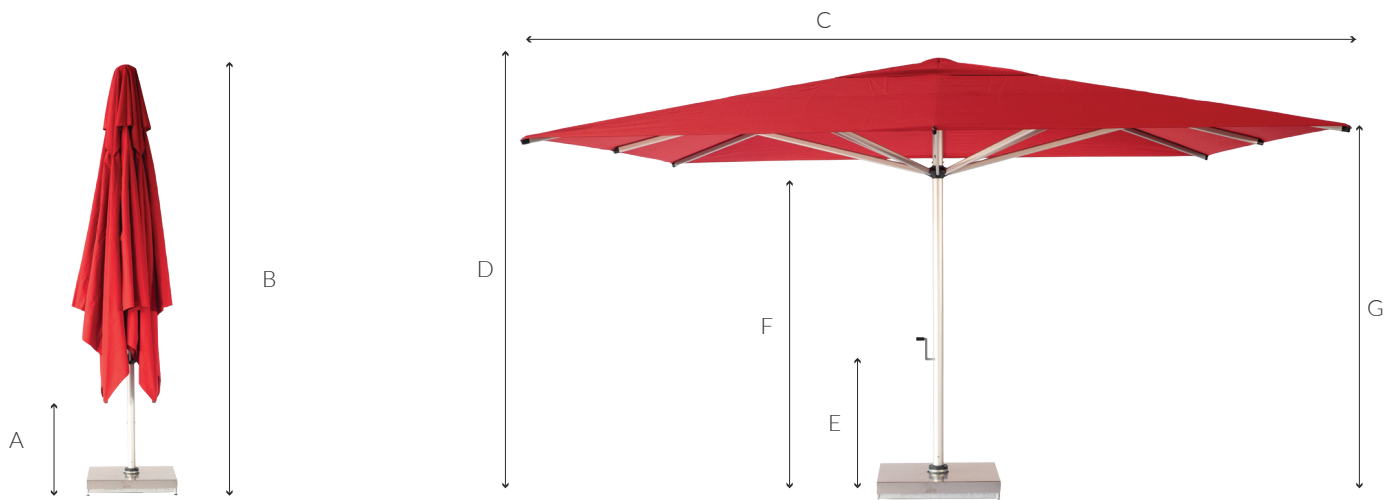

In-Ground Anchor

For mounting with a concrete footing.

Free-Standing Base*

For complete customised maneuverability.

Pavers are required for ballast and are not supplied. Optional castor wheels shown.

Umbrella Dimensions

Diagram Legend

- A** Closed Canopy Clearance*
- B** Overall Height when closed*
- C** Canopy Width
- D** Overall Height*
- E** Winder Handle Height*
- F** Hub Height*
- G** Arms Height*

4.0m / 13'1" Square