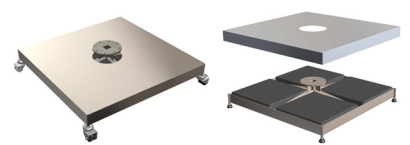

Free-Standing Base*

For complete customised maneuverability.

Pavers are required for ballast and are not supplied. Optional castor wheels shown.