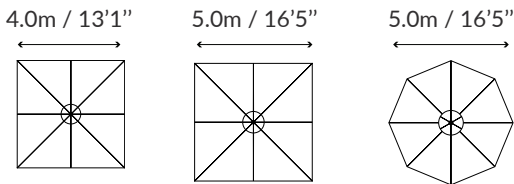

SU10

COMMERCIAL CENTRE POLE UMBRELLA

Size & Configuration

Mounting Options

Surface Plate

For deck, patio and concrete mounting.

In-Ground Anchor

For mounting with a concrete footing.