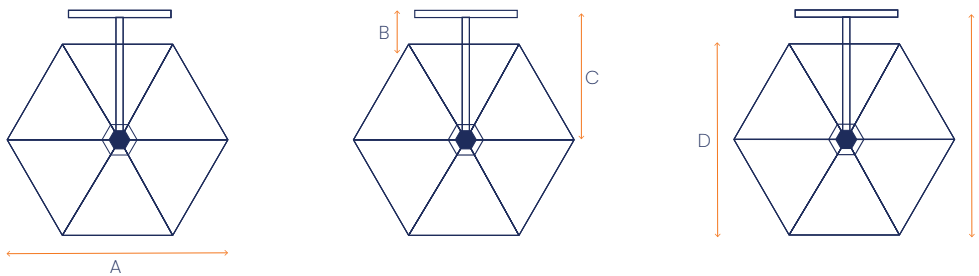

Shadowspec SU3

Wall Mounted Umbrella

shadowspec

This wall mounted umbrella rotates, tilts and extends. It is designed for unique spaces and can be mounted on posts, pillars and beams giving you the flexibility to sculpt the shade to suit your needs. Perfect for your patio, balcony, deck or courtyard.

FRAME WARRANTY

Canopy Colours

Mounting

Wall Bracket

One wall bracket included as standard (extra brackets optional)

Size & Configuration

Dimensions

Diagram Legend (sizes are in mm)

A	Canopy Width	2700
B	Overall Depth from Wall	230 - 650
C	Canopy Length	1520 - 1920
D	Flat-edge to flat-edge	2340
E	Wall to canopy edge	2570 - 3000

About the manufacturer

New Zealand based manufacturer **Shadowspec** has been creating superior quality shade umbrellas for over 25 years. Their range includes single and multi-canopy cantilever umbrellas, tilting umbrellas, centre pole umbrellas and wall mounted umbrellas for unique spaces.