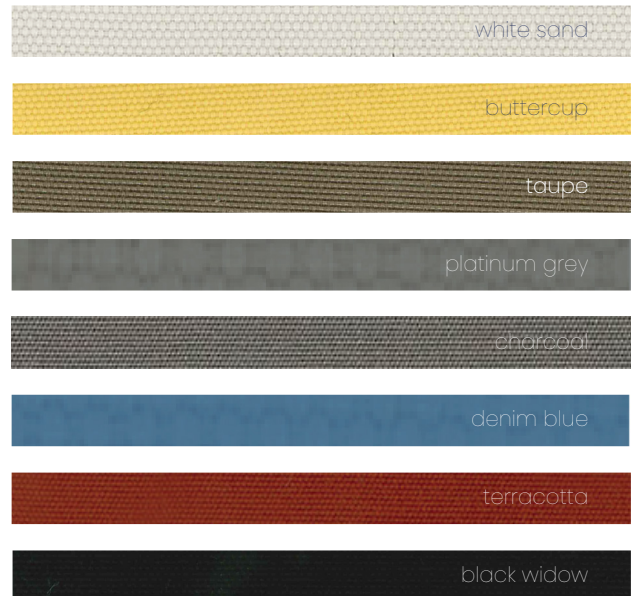

Highlights

- > Marine grade, non-corrosive materials
- > Telescopic, adjustable arm length
- > Umbrella tilts 18°
- > Horizontal pivoting arm
- > Premium European Olefin fabric (UPF 40+)

CANOPY WARRANTY

FRAME WARRANTY

Canopy Colours

Mounting

Wall Bracket

One wall bracket included as standard (extra brackets optional)

Size & Configuration

Dimensions

Diagram Legend (sizes are in mm)

A	Canopy Width	2700
B	Overall Depth from Wall	230 - 650
C	Canopy Length	1520 - 1920
D	Flat-edge to flat-edge	2340
E	Wall to canopy edge	2570 - 3000

About the manufacturer

New Zealand based manufacturer **Shadowspec** has been creating superior quality shade umbrellas for over 25 years. Their range includes single and multi-canopy cantilever umbrellas, tilting umbrellas, centre pole umbrellas and wall mounted umbrellas for unique spaces.