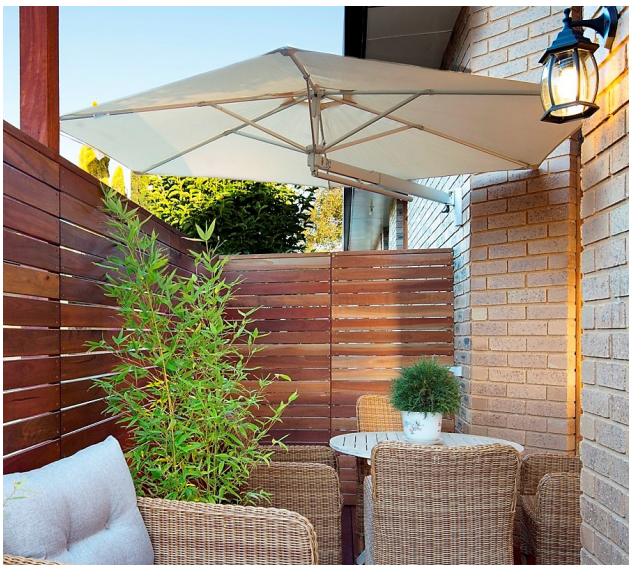

Shadowspec SU3

Wall Mounted Umbrella

shadowspec

This wall mounted umbrella rotates, tilts and extends. It is designed for unique spaces and can be mounted on posts, pillars and beams giving you the flexibility to sculpt the shade to suit your needs. Perfect for your patio, balcony, deck or courtyard.

Highlights

- > Marine grade, non-corrosive materials
- > Telescopic, adjustable arm length
- > Umbrella tilts 18°
- > Horizontal pivoting arm
- > Premium European Olefin fabric (UPF 40+)

CANOPY WARRANTY

A	Canopy Width	2700
B	Overall Depth from Wall	230 - 650
C	Canopy Length	1520 - 1920
D	Flat-edge to flat-edge	2340
E	Wall to canopy edge	2570 - 3000

About the manufacturer

New Zealand based manufacturer **Shadowspec** has been creating superior quality shade umbrellas for over 25 years. Their range includes single and multi-canopy cantilever umbrellas, tilting umbrellas, centre pole umbrellas and wall mounted umbrellas for unique spaces.