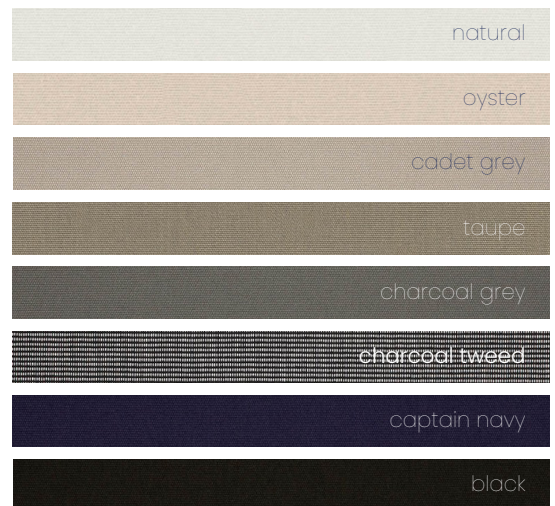

ShadowHub
The central hub features a built-in LED light that's easily controlled with an optional smart battery. Perfect for evening enjoyment of the outdoors.

Colour Options

Stock Colour

Full Sunbrella range is available as a custom, non-stock colour option.