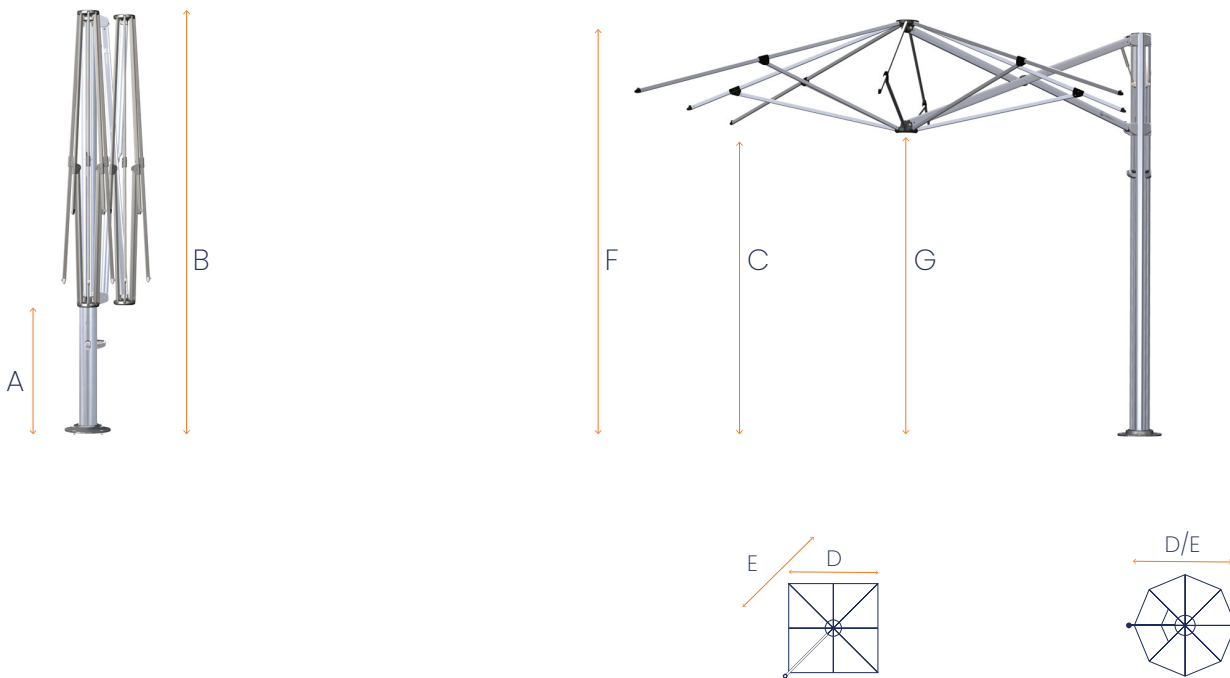

In-Ground Anchor

For mounting with a concrete footing.

Wall Fixing

For when ground mounting isn't possible

Free Standing Base

For complete customised maneuverability.
Pavers are required for ballast and are not supplied. Optional castor wheels shown.

Dimensions

Diagram Legend (sizes are in mm)

	2.5m	3.0m	3.5m	4.0m
A	870	623	1096	848
B	2916	2916	2916	2916
C	2235	2232	2249	2190
D	2665	2993	3500	4000
E	3639	4101	2473	3950
F	2905	2830	2985	2908
G	2163	2084	2239	2162

* Portable Base installations will add 165mm to these measurements.

Adding portable base will add a further 45-80mm. All sizings are +/- 2.5mm and subject to change without notice.

Pricing Table

Configuration		with Wall Mount or Surface Plate or In-Ground Anchor	with Free-Standing Base + Aluminium Base Cover
Uno (1 x Canopy)	2.5m Square	\$3,790.00	\$4,190.00
	3.0m Square	\$3,990.00	\$4,390.00
	3.5m Octagon	\$3,790.00	\$4,190.00
	4.0m Octagon	\$3,990.00	\$4,390.00
Duo (2 x Canopies)	2.5m Square	\$6,290.00	\$6,690.00
	3.0m Square	\$6,590.00	\$6,990.00
	3.5m Octagon*	\$6,290.00	\$6,990.00
	4.0m Octagon*	\$6,590.00	\$6,990.00
Trio (3 x Canopies)	2.5m Square*	\$8,790.00	\$9,190.00
	3.0m Square*	\$9,190.00	\$9,590.00
Quattro (4 x Canopies)	2.5m Square	\$11,290.00	\$11,690.00
	3.0m Square	\$11,790.00	\$12,190.00