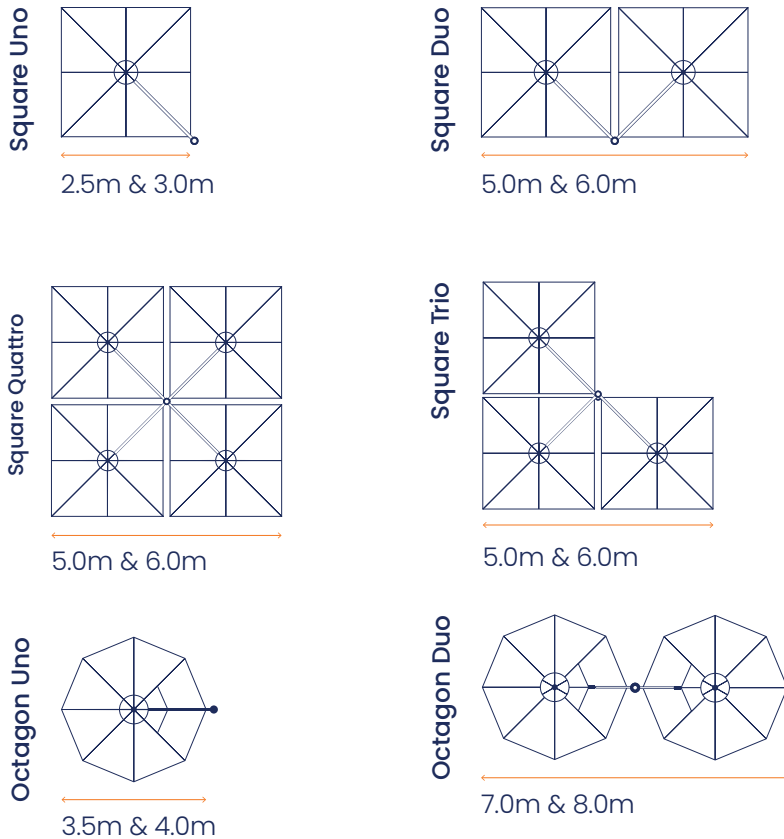

Size & Configuration