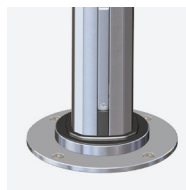

ShadowLock™
The integrated wind-protection and umbrella rotation system allows for all-day protection from the elements and 360-degree rotation of the umbrellas.

ShadowLift™
The gas-piston assisted lift allows for ease of use and removes the need for internal componentry that can break and ruin your day in the sun.